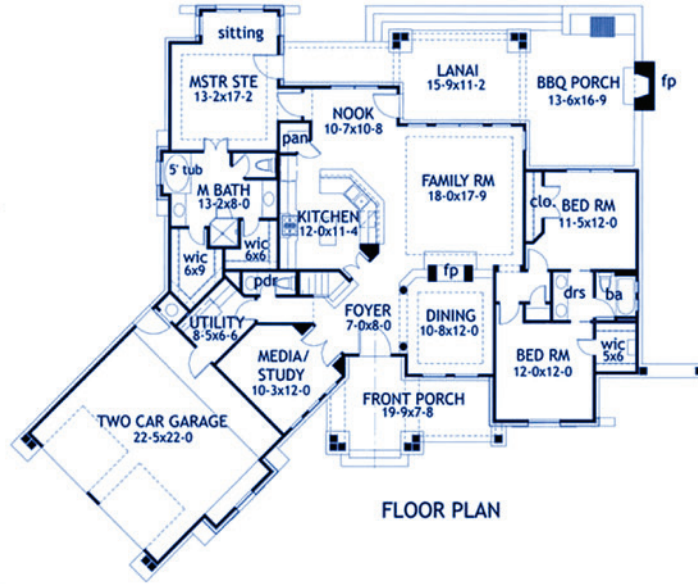

Whisper Ranch  
at Lake Lawtonka

**HILLIARY  
CUSTOM HOMES**

1267 Still Water Trail  
2,500 Sq. Ft.  
\$299,500

- Backyard Lanai & barbeque porch
- 284 sq. ft. bonus room
- 2 Master walk-in closets
- Media room/study